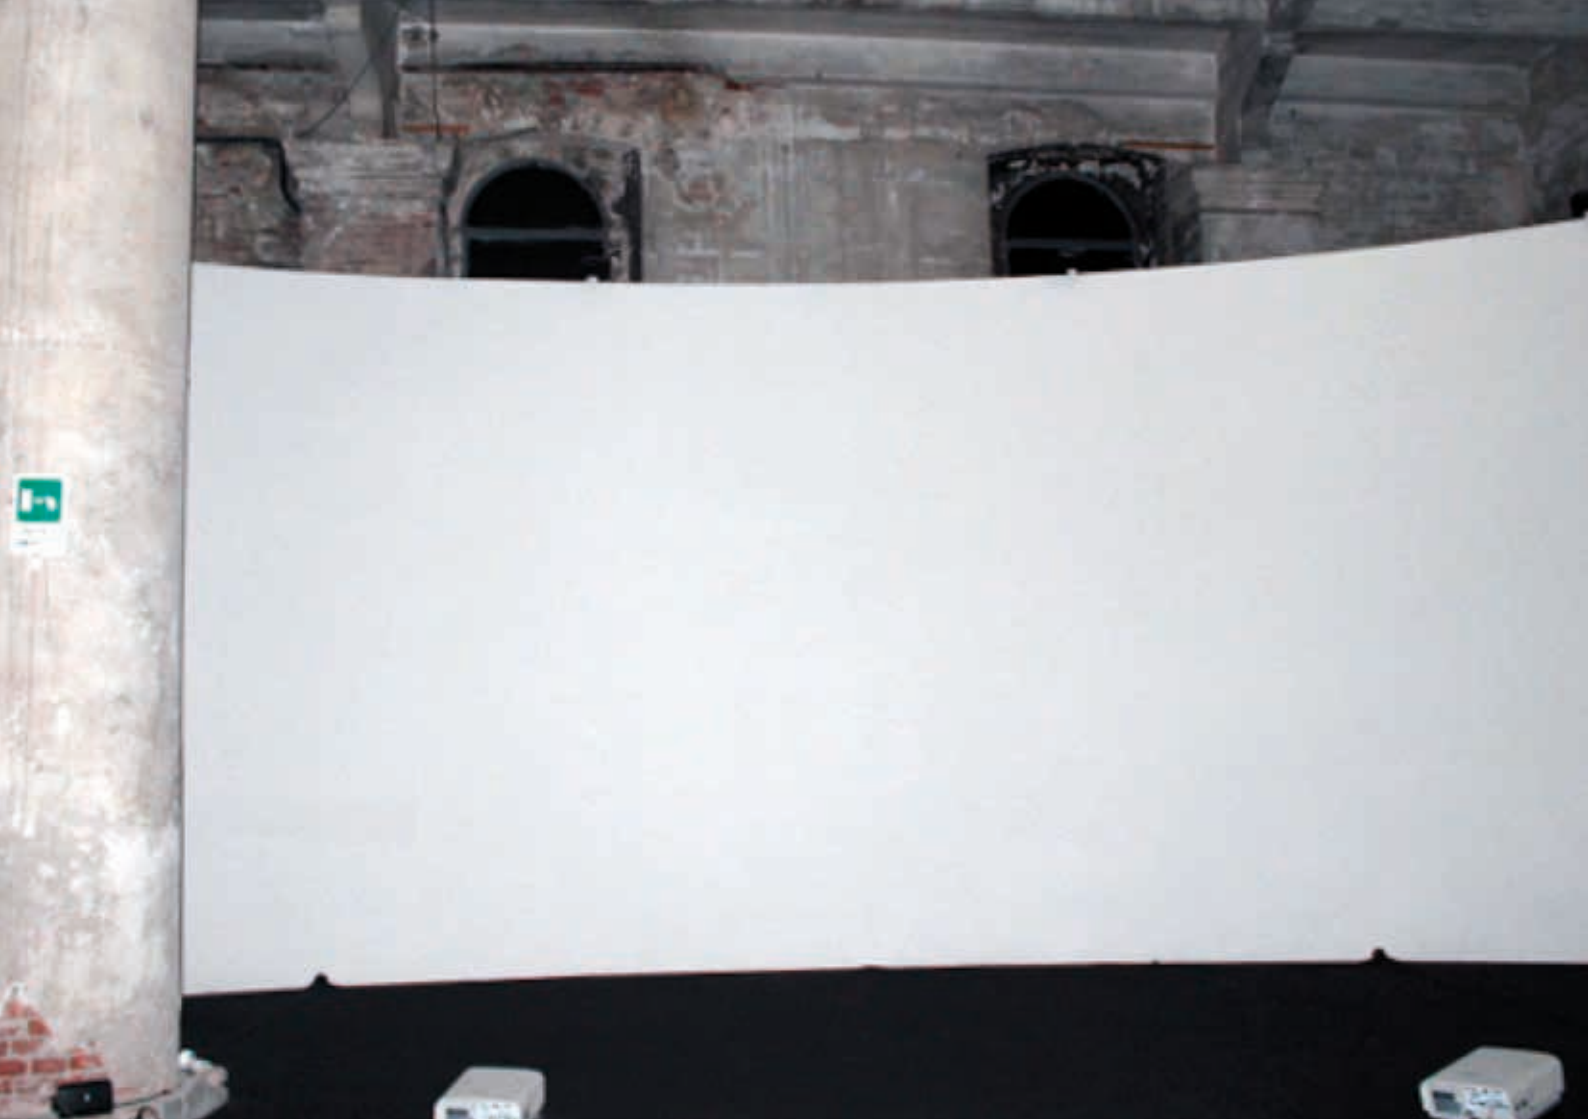

Exhibition is Closed

L'installazione é chiusa

so-VIELE.de

Heft 45 2016

WHAT
TO
LOVE
WHAT
NOT
TO
LOVE

A sign on a stand in front of a closed room. The room is behind a black curtain, and a blue stanchion with a metal pole is visible. The sign is white with black text.