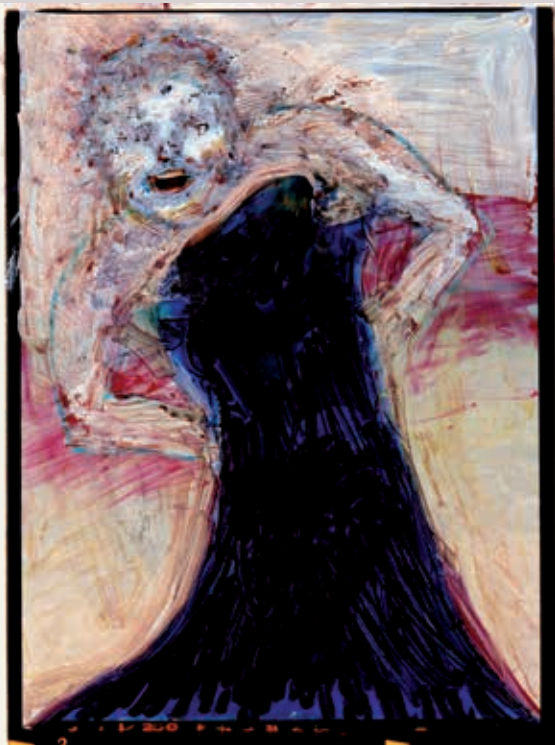

L U S T R A Z I I Z I V I L I S A Z I I

height: 180 cm / 5 ft 11 inch |
bust: 82 cm / 32 inch | wa-
ist: 60 cm / 24 inch | hips: 90
cm / 37 inch | shoe: 40 | eye:
brown/green | hair: dark brown

n a d j a

gerry

feline

height: 175 cm / 5 ft 9 inch | bust: 80 cm / 31 inch | waist: 60 cm / 24 inch | hips: 88 cm / 35 inch | shoe: 40 | eye: brown | hair: black

height: 176 cm / 5
ft 10 inch | bust:
80 cm / 31 inch |
waist: 62 cm / 25
inch | hips: 90 cm
/ 35 inch | shoe:
38/39 | eye: blue |
hair: blonde

ashley

rosie

height: 175 cm / 5 ft 9 inch | bust: 80
cm / 31 inch | waist: 60 cm / 24 inch |
hips: 88 cm / 35 inch | shoe: 40 | eye:
brown | hair: blonde

ZIONI FUORI LE MURA

b e l l a

height: 181 cm / 5
ft 10 inch | bust:
84 cm / 32½ inch |
waist: 64 cm / 24
inch | hips: 93 cm
/ 35 inch | shoe:
40½ | eye: green |
hair: brown

height: 175 cm / 5 ft 9
inch | bust: 80 cm / 31
inch | waist: 60 cm / 24
inch | hips: 88 cm / 35
inch | shoe: 40 | eye:
blue/grey | hair: blonde

fleur

christy

height: 175 cm / 5 ft 9 inch | bust: 80 cm / 30½ inch | waist: 60 cm / 23½ inch | hips: 88 cm / 35 inch | shoe: 40 | eye: green | hair: light brown