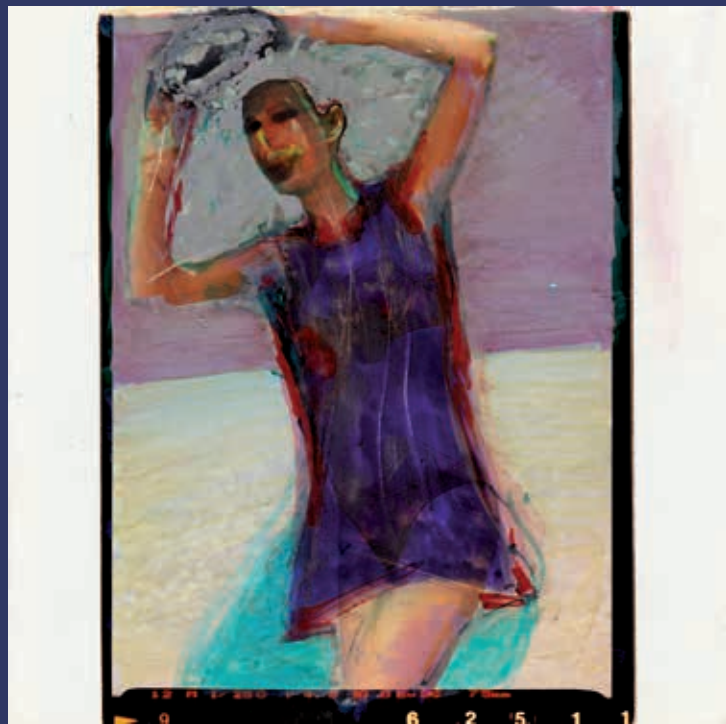

helen

height: 177 cm / 5
ft 10 inch | bust:
76 cm / 30 inch |
waist: 63 cm / 25
inch | hips: 90 cm
/ 35 inch | shoe:
38/39 | eye: blue
| hair: bown