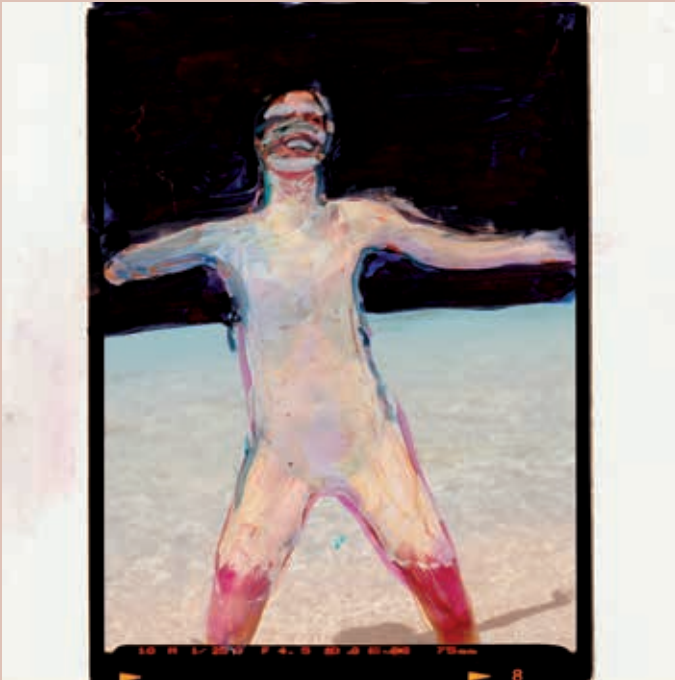

L U S T R A Z I I Z I V I L I S A Z I I

height: 180 cm / 5 ft 11 inch |
bust: 82 cm / 32 inch | wa-
ist: 60 cm / 24 inch | hips: 90
cm / 37 inch | shoe: 40 | eye:
brown/green | hair: dark brown

n a d j a

INHALTSÜBERSICHT

1.	der Leberforschung	5
2.	Größe und Gewicht	15
3.	Methoden der Leberuntersuchung	28
4.	Erkrankheiten	32
	Register	42
	Sachverzeichnis	52
		59
		60

Gold on
BAR

height: 192 cm / 6 ft 2 inch | chest: 97 cm / 38 inch | middle: 76 cm / 29 inch | hips: 94 cm / 37 inch | shoe: 44 | suit: 46 | eye: blue/grey | hair: brown

gerry

feline

height: 175 cm / 5 ft 9 inch | bust: 80 cm / 31 inch | waist: 60 cm / 24 inch | hips: 88 cm / 35 inch | shoe: 40 | eye: brown | hair: black

height: 176 cm / 5
ft 10 inch | bust:
80 cm / 31 inch |
waist: 62 cm / 25
inch | hips: 90 cm
/ 35 inch | shoe:
38/39 | eye: blue |
hair: blonde

ashley

rosie

height: 175 cm / 5 ft 9 inch | bust: 80
cm / 31 inch | waist: 60 cm / 24 inch |
hips: 88 cm / 35 inch | shoe: 40 | eye:
brown | hair: blonde

ZIONI FUORI LE MURA

b e l l a

height: 181 cm / 5
ft 10 inch | bust:
84 cm / 32½ inch |
waist: 64 cm / 24
inch | hips: 93 cm
/ 35 inch | shoe:
40½ | eye: green |
hair: brown