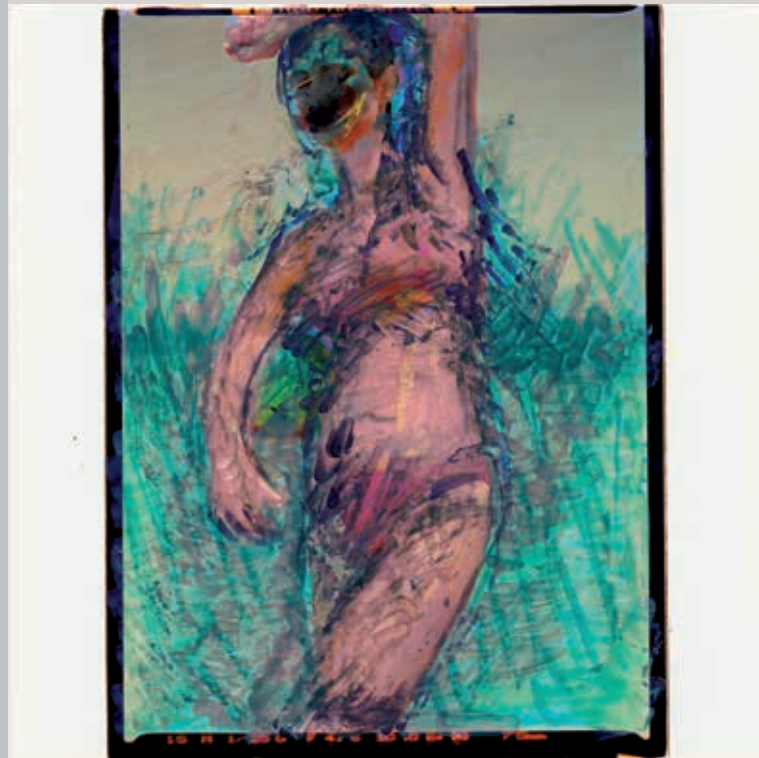

gerry

feline

height: 175 cm / 5 ft 9 inch | bust: 80 cm / 31 inch | waist: 60 cm / 24 inch | hips: 88 cm / 35 inch | shoe: 40 | eye: brown | hair: black

height: 176 cm / 5
ft 10 inch | bust:
80 cm / 31 inch |
waist: 62 cm / 25
inch | hips: 90 cm
/ 35 inch | shoe:
38/39 | eye: blue |
hair: blonde

ashley

rosie

height: 175 cm / 5 ft 9 inch | bust: 80
cm / 31 inch | waist: 60 cm / 24 inch |
hips: 88 cm / 35 inch | shoe: 40 | eye:
brown | hair: blonde

ZIONI FUORI LE MURA

b e l l a

height: 181 cm / 5
ft 10 inch | bust:
84 cm / 32½ inch |
waist: 64 cm / 24
inch | hips: 93 cm
/ 35 inch | shoe:
40½ | eye: green |
hair: brown

height: 175 cm / 5 ft 9
inch | bust: 80 cm / 31
inch | waist: 60 cm / 24
inch | hips: 88 cm / 35
inch | shoe: 40 | eye:
blue/grey | hair: blonde

fleur

christy

height: 175 cm / 5 ft 9 inch | bust: 80 cm / 30½ inch | waist: 60 cm / 23½ inch | hips: 88 cm / 35 inch | shoe: 40 | eye: green | hair: light brown