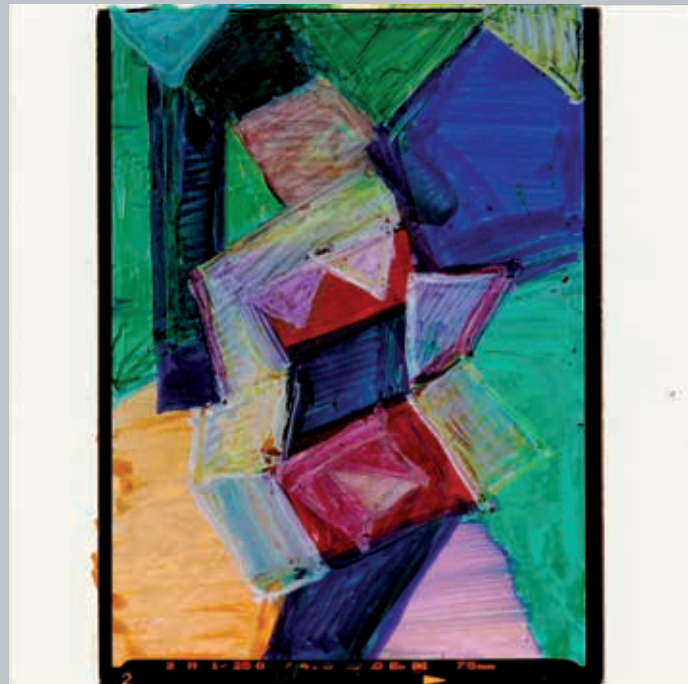

h e c t o r

height: 192 cm / 6 ft 2 inch | chest: 97 cm / 38 inch | middle: 76 cm / 29 inch | hips: 94 cm / 37 inch | shoe: 44 | suit: 46 | eye: blue | hair: brown