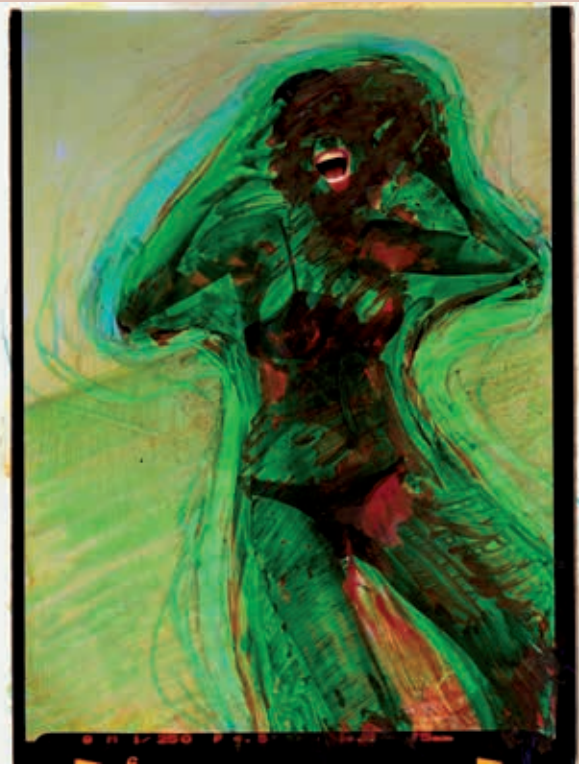

L U S T R A Z I I Z I V I L I S A Z I I

height: 180 cm / 5 ft 11 inch |
bust: 82 cm / 32 inch | wa-
ist: 60 cm / 24 inch | hips: 90
cm / 37 inch | shoe: 40 | eye:
brown/green | hair: dark brown

n a d j a

INHALTSÜBERSICHT

1.	der Leberforschung	5
2.	Größe und Gewicht	15
3.	Methoden der Leberuntersuchung	28
4.	Erkrankheiten	32
	Register	42
	Sachverzeichnis	52
		59
		60

Gold on
BAR

height: 192 cm / 6 ft 2 inch | chest: 97 cm / 38 inch | middle: 76 cm / 29 inch | hips: 94 cm / 37 inch | shoe: 44 | suit: 46 | eye: blue/grey | hair: brown

gerry

feline

height: 175 cm / 5 ft 9 inch | bust: 80 cm / 31 inch | waist: 60 cm / 24 inch | hips: 88 cm / 35 inch | shoe: 40 | eye: brown | hair: black

height: 176 cm / 5
ft 10 inch | bust:
80 cm / 31 inch |
waist: 62 cm / 25
inch | hips: 90 cm
/ 35 inch | shoe:
38/39 | eye: blue |
hair: blonde

ashley

rosie

height: 175 cm / 5 ft 9 inch | bust: 80
cm / 31 inch | waist: 60 cm / 24 inch |
hips: 88 cm / 35 inch | shoe: 40 | eye:
brown | hair: blonde

ZIONI FUORI LE MURA

b e l l a

height: 181 cm / 5
ft 10 inch | bust:
84 cm / 32½ inch |
waist: 64 cm / 24
inch | hips: 93 cm
/ 35 inch | shoe:
40½ | eye: green |
hair: brown