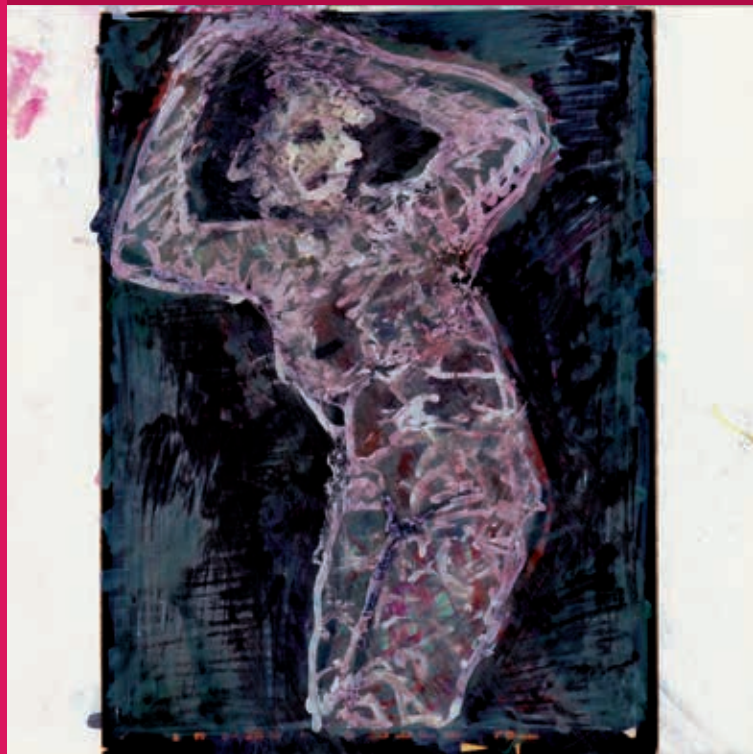

height: 191 cm / 6 ft 1 inch |
chest: 94 cm / 33 inch | middle:
81 cm / 28 inch | hips: 98 cm /
37 inch | shoe: 45 | eye: blue |
hair: black

darko